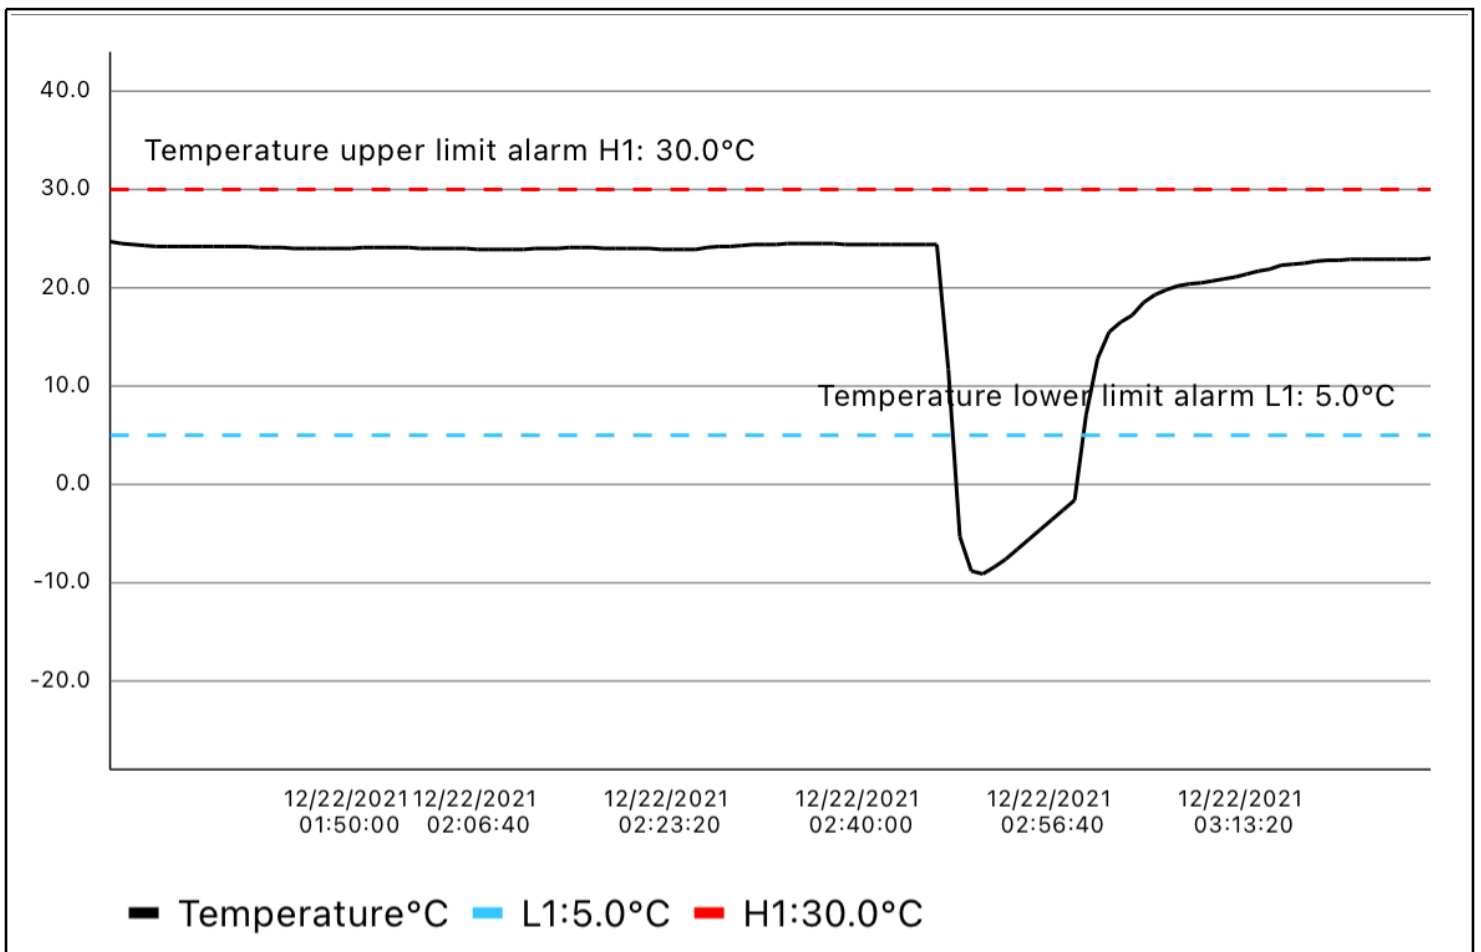

## Device info

Device type: TempU06L60      Firmware      1.04  
ID: TZ0121080108      Log Interval: 60 sec  
Start Delay: 0 min  
Description: Temperature Recorder

## Logging Summary

First Point: 12/22/2021 01:34:52      Max: 24.7°C  
Stop time: 12/22/2021 03:29:52      Min: -9.1°C  
Number 116      Average: 20.2°C  
Trip Length: 00d 01h 55m 00s      mkt: 20.6°C  
Stop Mode: Recoding      Start Mode: Button start

## Marked Event

N/A

Alarm Condition	Alarm Delay		First Point Time	Time of Violations	No. of Violation	Alarm Status
H2:N/A						
H1 Over 30.0°C	00 d 00h 00m 00s	Single	00/00/00 00:00:00	00 00h 00m 00s	0	OK
L1 Below 5.0°C	00 d 00h 00m 00s	Single	12/22/2021 02:48:52	00 00h 10m 00s	1	Alarm
L2:N/A						