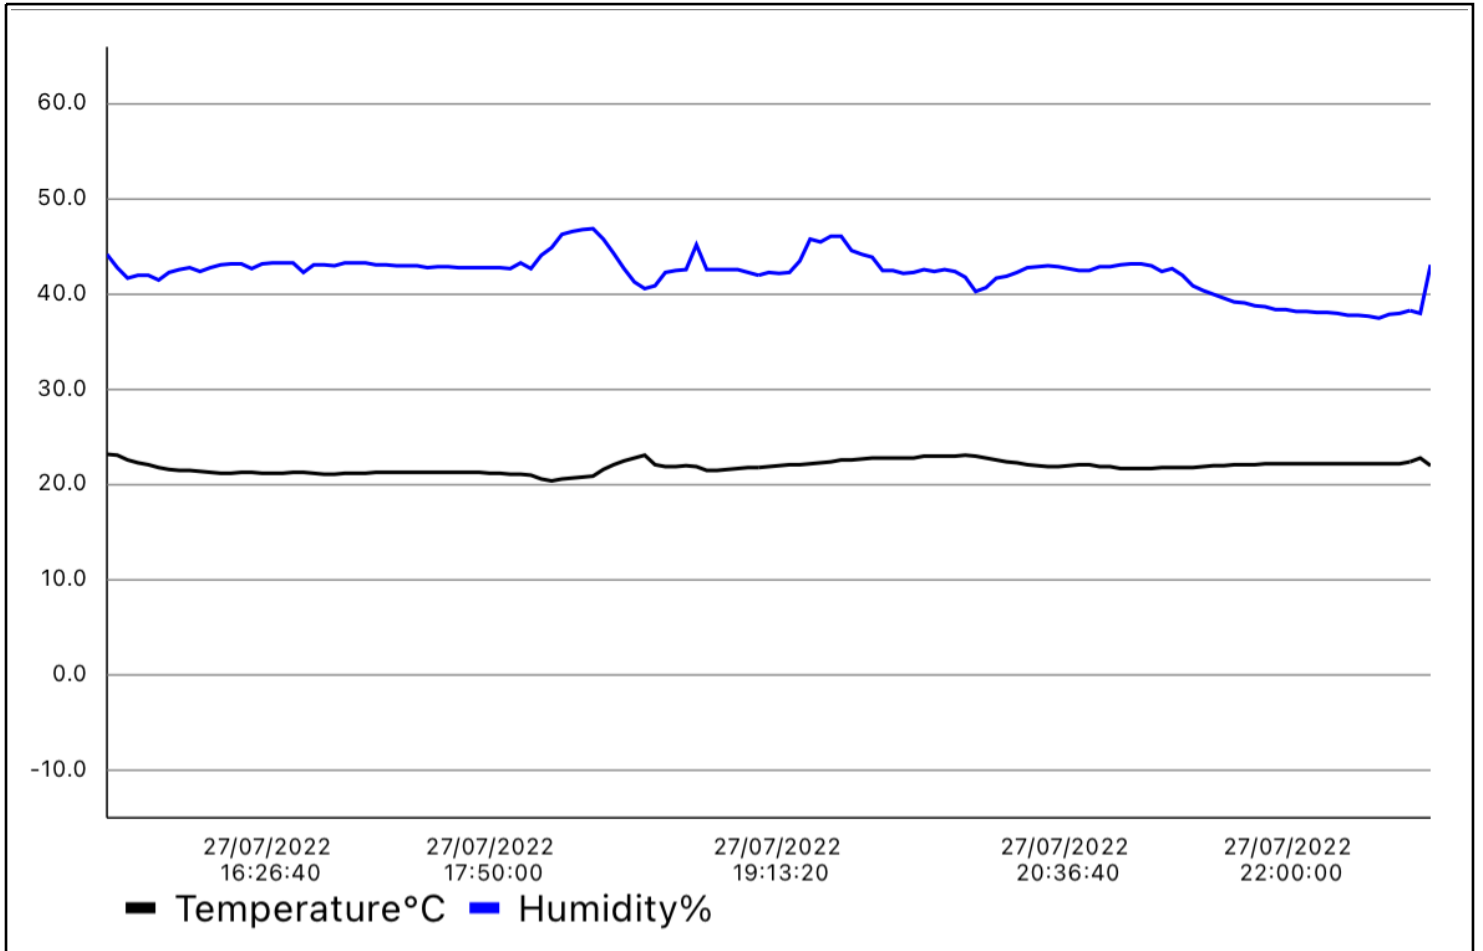

Data report

ID:16220008

File information

App Version: V3.1.2 (IOS)

File created date: 10/10/2022 12:18:37

Note: All Times shown are based on UTC +10:30 and 24-Hour clock [dd/MM/yyyy HH:mm:ss]

Device info

Device type: BT06	Firmware 2.01
ID: 16220008	Log Interval: 180 sec
Start Delay: 0 min	
Description:	

Logging Summary

First Point: 27/07/2022 15:58:42	Max: 23.2°C(Temp) 46.9%RH(Humidty)
Stop time: 27/07/2022 22:22:42	Min: 20.4°C(Temp) 37.5%RH(Humidty)
Number of 129	Average: 21.9°C(Temp) 42.2%RH(Humidty)
Trip Length: 00d 06h 24m 00s	mkt: 21.8°C
Stop Mode: Recoding	Start Mode: App start

Marked Event

N/A

Alarm Condition	Alarm Delay	First Point Time	Time of Violations	No.of Violation	Alarm Status

H2:N/A
H1:N/A
L1:N/A
L2:N/A