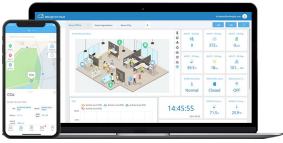

Milesight IoT Cloud

Milesight IoT Cloud provides unparalleled levels of vertical integration with Milesight LoRaWAN® gateways and sensors. It visualizes field data and enables user to monitor and control remote assets on an intuitive dashboard.

- Drag & drop dashboard to display data
- Real-time alarm notifications
- Exportable historical data and generate reports
- Custom trigger conditions & actions to enable collaborative interaction among end-devices
- Android & iOS versions available

◆ Specifications

➤ CoWork Sensors

Model	WS101	WS202	WS301	WS156	VS121
Sensors					
Sensor Type	Push Button	Movement & Light Status	Magnetic Contact Switch	6 Scenes Controls	People Counting
Detection Range	-	120 ° H, 100 ° V, Max 8 m	15-20 mm Distance	-	190 ° H, 112° V, 3m Height
LoRa D2D	✓	✓	✓	✓	✓
Hardware Interfaces					
Screen	-	-	-	2.9 Inch E-ink	-
LED	✓	✓	✓	✓	✓
Buzzer	✓	-	-	-	-
Reset Button	✓	✓	✓	✓	✓
Tamper Button	-	-	✓	-	-
Configuration	NFC	NFC	NFC	NFC	Wi-Fi (2.4 GHz)
Physical Characteristics					
Power Supply	1 × 1650 mAh ER14335 Li-SOCl₂ Battery		1 × 1200 mAh ER14250 Li-SOCl₂	2 × 590 mAh CR2450 Lithium	5V/1A by Type-C