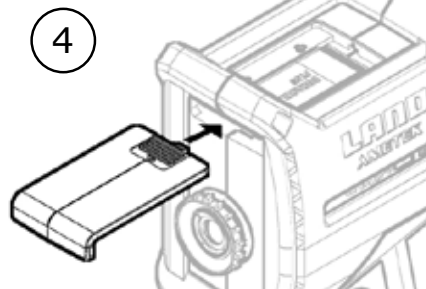

CYCLOPS L

QUICK START GUIDE

PUBLICATION N° 809626

LANGUAGE: ENGLISH

📌 Cyclops 100L, Cyclops 160L, Cyclops 390L, Cyclops 055L

1 Thermometer Description

- | | | | |
|---|------------------------|----|---------------------------------------|
| 1 | LCD display panel | 8 | USB connector |
| 2 | Keypad | 9 | Tripod mounting hole |
| 3 | Optical focusing ring* | 10 | Adjustable wrist strap (in packaging) |
| 4 | Protective window | 11 | Protective cover |
| 5 | Lens cap | 12 | Adjustable eyepiece |
| 6 | ON/OFF buttons | 13 | Battery compartment cover |
| 7 | Trigger | | |

* Optical Focus Ring is not fitted to Cyclops 055L Thermometers

Heat Protection Jacket (Part N° 811279) not illustrated

2 Insert the Battery

3 Remove the Lens Cap

4 Switch ON

5 View the Target

Target being measured is defined by the circle in the viewfinder.
Use the focus ring* to bring the target into focus.