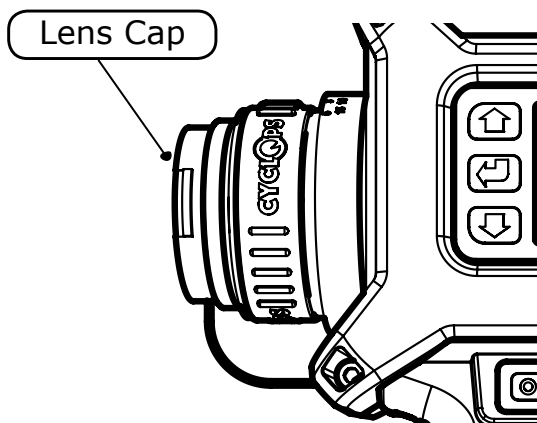

CYCLOPS L

QUICK START GUIDE

PUBLICATION N° 809626

LANGUAGE: ENGLISH

📌 Cyclops 100L, Cyclops 160L, Cyclops 390L, Cyclops 055L

1 Thermometer Description

- | | | | |
|---|------------------------|----|---------------------------------------|
| 1 | LCD display panel | 8 | USB connector |
| 2 | Keypad | 9 | Tripod mounting hole |
| 3 | Optical focusing ring* | 10 | Adjustable wrist strap (in packaging) |
| 4 | Protective window | 11 | Protective cover |
| 5 | Lens cap | 12 | Adjustable eyepiece |
| 6 | ON/OFF buttons | 13 | Battery compartment cover |
| 7 | Trigger | | |

* Optical Focus Ring is not fitted to Cyclops 055L Thermometers

Heat Protection Jacket (Part N° 811279) not illustrated

2 Insert the Battery

3 Remove the Lens Cap

4 Switch ON

5 View the Target

Target being measured is defined by the circle in the viewfinder.
Use the focus ring* to bring the target into focus.

**not fitted to Cyclops 055L (fixed focus) Thermometers*

In areas exposed to high temperatures, you can fit the Heat Protection Jacket (Part N° 811279).

The Cyclops Long Eye Relief (LER) adaptor (Part N° 804685) is ideal for users wearing helmets, goggles or other eye protection devices.