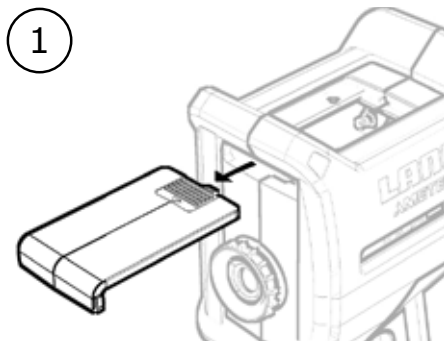

CYCLOPS L

QUICK START GUIDE

PUBLICATION N° 809626

LANGUAGE: ENGLISH

📌 Cyclops 100L, Cyclops 160L, Cyclops 390L, Cyclops 055L

1 Thermometer Description

- | | | | |
|---|------------------------|----|---------------------------------------|
| 1 | LCD display panel | 8 | USB connector |
| 2 | Keypad | 9 | Tripod mounting hole |
| 3 | Optical focusing ring* | 10 | Adjustable wrist strap (in packaging) |
| 4 | Protective window | 11 | Protective cover |
| 5 | Lens cap | 12 | Adjustable eyepiece |
| 6 | ON/OFF buttons | 13 | Battery compartment cover |
| 7 | Trigger | | |

* Optical Focus Ring is not fitted to Cyclops 055L Thermometers

Heat Protection Jacket (Part N° 811279) not illustrated

2 Insert the Battery

3 Remove the Lens Cap

4 Switch ON

5 View the Target

Target being measured is defined by the circle in the viewfinder.
Use the focus ring* to bring the target into focus.