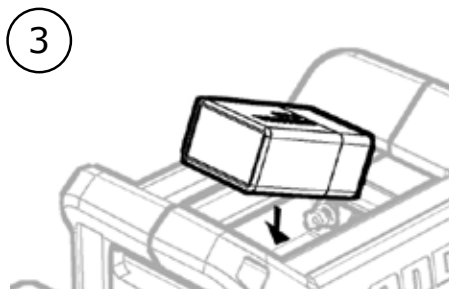

CYCLOPS L

QUICK START GUIDE

PUBLICATION N° 809626

LANGUAGE: ENGLISH

📌 Cyclops 100L, Cyclops 160L, Cyclops 390L, Cyclops 055L

1 Thermometer Description

- | | | | |
|---|------------------------|----|---------------------------------------|
| 1 | LCD display panel | 8 | USB connector |
| 2 | Keypad | 9 | Tripod mounting hole |
| 3 | Optical focusing ring* | 10 | Adjustable wrist strap (in packaging) |
| 4 | Protective window | 11 | Protective cover |
| 5 | Lens cap | 12 | Adjustable eyepiece |
| 6 | ON/OFF buttons | 13 | Battery compartment cover |
| 7 | Trigger | | |

* Optical Focus Ring is not fitted to Cyclops 055L Thermometers

Heat Protection Jacket (Part N° 811279) not illustrated

2 Insert the Battery

3 Remove the Lens Cap

4 Switch ON

5 View the Target

Target being measured is defined by the circle in the viewfinder.
Use the focus ring* to bring the target into focus.