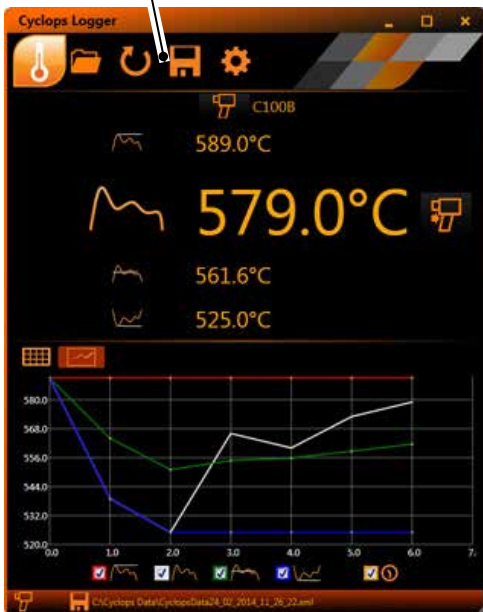

7 Download the FREE Software

Download software for PC and mobile devices from:
www.landinst.com/software-downloads

or

Download the AMETEK LAND CYCLOPS LOGGER mobile software from:

Google Play Store

User Documentation

User Guides are available for each model in the Cyclops L Range. See the **Documentation** tab on the web page for your model.

Logger Software

Multiple Languages

User Documentation