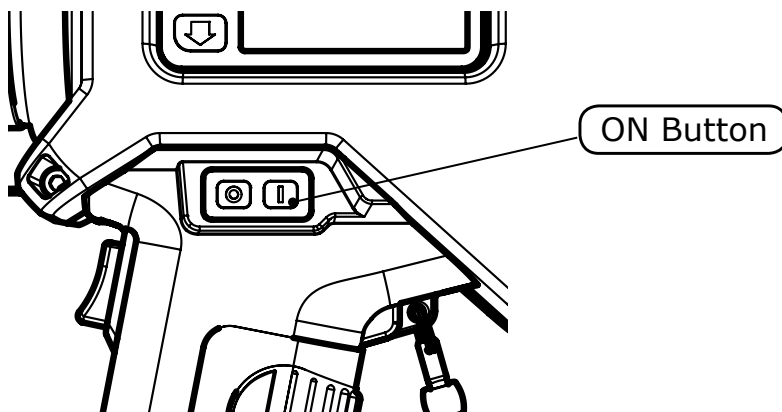

* Optical Focus Ring is not fitted to Cyclops 055L Thermometers

Heat Protection Jacket (Part N° 811279) not illustrated

2 Insert the Battery

3 Remove the Lens Cap

4 Switch ON

5 View the Target

Target being measured is defined by the circle in the viewfinder.
Use the focus ring* to bring the target into focus.

**not fitted to Cyclops 055L (fixed focus) Thermometers*

In areas exposed to high temperatures, you can fit the Heat Protection Jacket (Part N° 811279).

The Cyclops Long Eye Relief (LER) adaptor (Part N° 804685) is ideal for users wearing helmets, goggles or other eye protection devices.