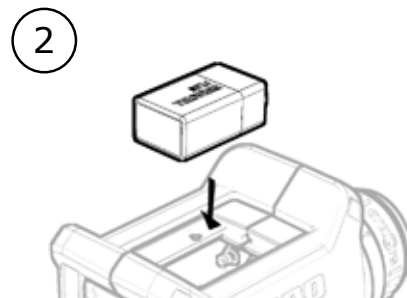

CYCLOPS L

QUICK START GUIDE

PUBLICATION N° 809626

LANGUAGE: ENGLISH

📌 Cyclops 100L, Cyclops 160L, Cyclops 390L, Cyclops 055L

1 Thermometer Description

- | | | | |
|---|------------------------|----|---------------------------------------|
| 1 | LCD display panel | 8 | USB connector |
| 2 | Keypad | 9 | Tripod mounting hole |
| 3 | Optical focusing ring* | 10 | Adjustable wrist strap (in packaging) |
| 4 | Protective window | 11 | Protective cover |
| 5 | Lens cap | 12 | Adjustable eyepiece |
| 6 | ON/OFF buttons | 13 | Battery compartment cover |
| 7 | Trigger | | |

* Optical Focus Ring is not fitted to Cyclops 055L Thermometers

Heat Protection Jacket (Part N° 811279) not illustrated

2 Insert the Battery

3 Remove the Lens Cap

4 Switch ON

5 View the Target

Target being measured is defined by the circle in the viewfinder.
Use the focus ring* to bring the target into focus.