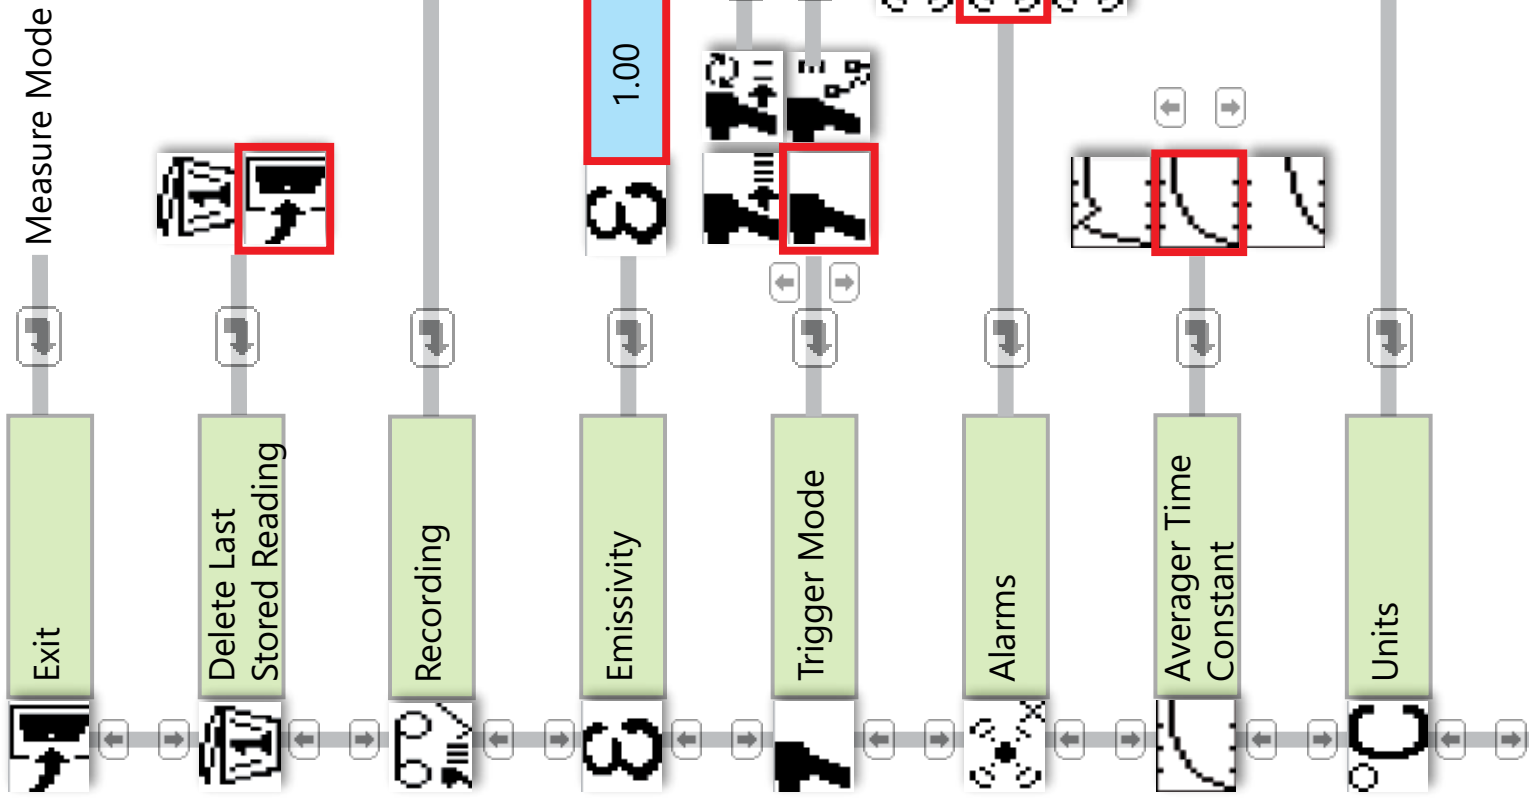

User Documentation

User Guides are available for each model in the Cyclops L Range. See the **Documentation** tab on the web page for your model.

Logger Software

Multiple Languages

User Documentation

Model	Default Hi/Low alarm value
C055L	1500°C
C100L	1800°C
C160L	800°C
C390L	900°C

Key

	Function OFF
	Function ON
	Default setting
	Default value
	Exit

CYCLOPS

A FAMILY OF HIGH PRECISION PORTABLE
NON-CONTACT THERMOMETERS

OneTemp[®] pty ltd
measure | control | record
1300 768 887
www.onetemp.com.au