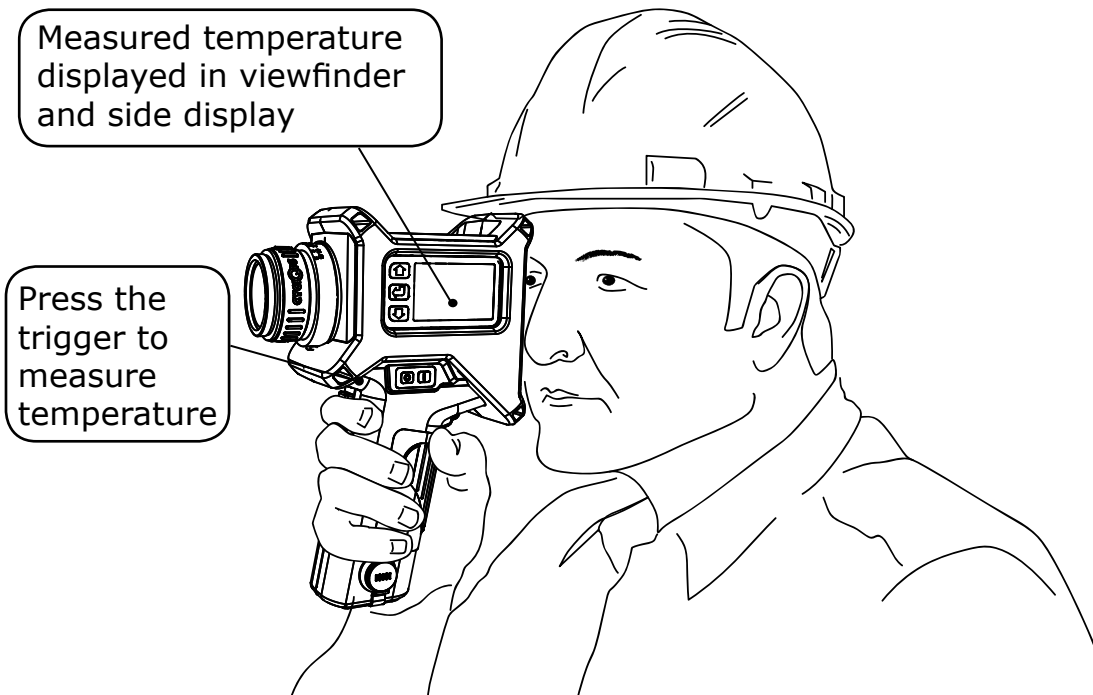

6 Take a Measurement