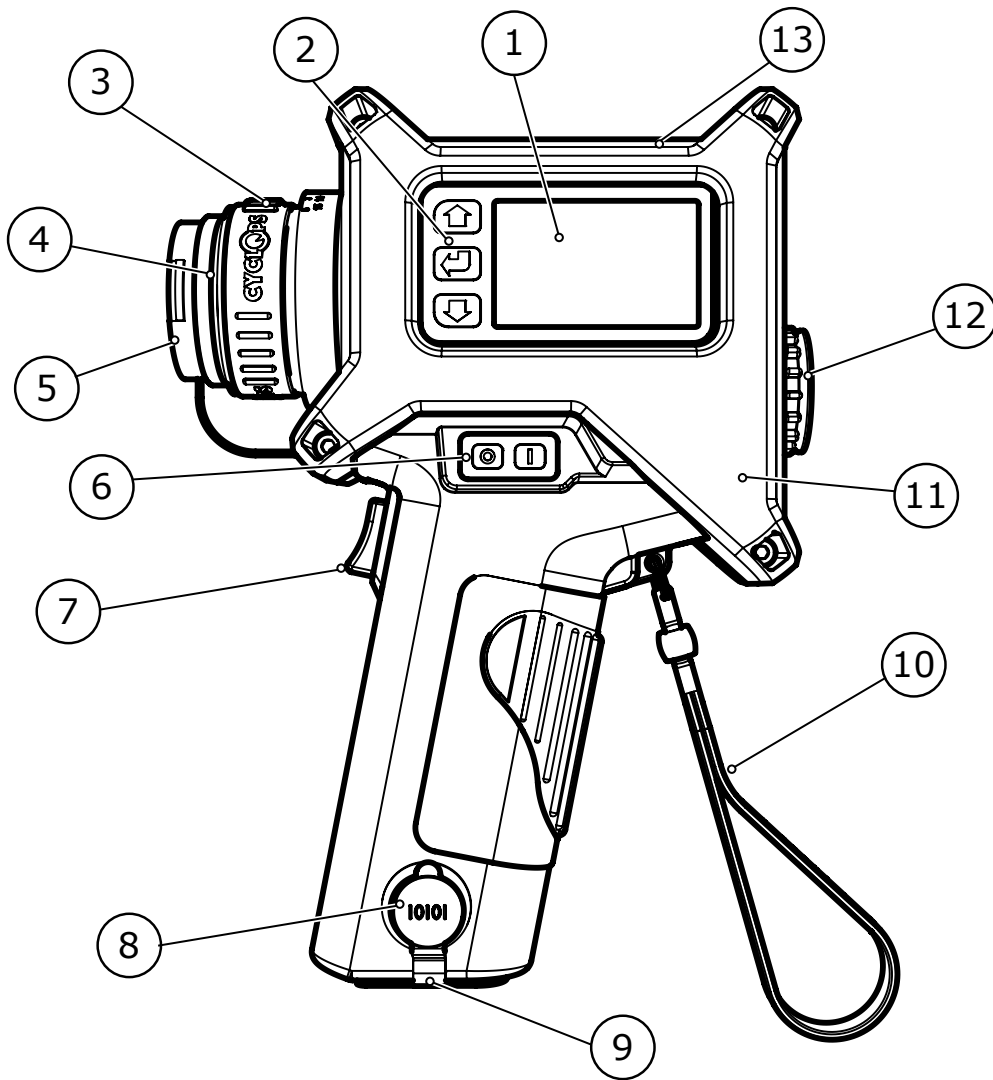

CYCLOPS L

QUICK START GUIDE

PUBLICATION N° 809626

LANGUAGE: ENGLISH

📌 Cyclops 100L, Cyclops 160L, Cyclops 390L, Cyclops 055L

1 Thermometer Description

- | | | | |
|---|------------------------|----|---------------------------------------|
| 1 | LCD display panel | 8 | USB connector |
| 2 | Keypad | 9 | Tripod mounting hole |
| 3 | Optical focusing ring* | 10 | Adjustable wrist strap (in packaging) |
| 4 | Protective window | 11 | Protective cover |
| 5 | Lens cap | 12 | Adjustable eyepiece |
| 6 | ON/OFF buttons | 13 | Battery compartment cover |
| 7 | Trigger | | |

* Optical Focus Ring is not fitted to Cyclops 055L Thermometers

Heat Protection Jacket (Part N° 811279) not illustrated

2 Insert the Battery

3 Remove the Lens Cap

4 Switch ON

5 View the Target

Target being measured is defined by the circle in the viewfinder.
Use the focus ring* to bring the target into focus.

**not fitted to Cyclops 055L (fixed focus) Thermometers*

In areas exposed to high temperatures, you can fit the Heat Protection Jacket (Part N° 811279).

The Cyclops Long Eye Relief (LER) adaptor (Part N° 804685) is ideal for users wearing helmets, goggles or other eye protection devices.