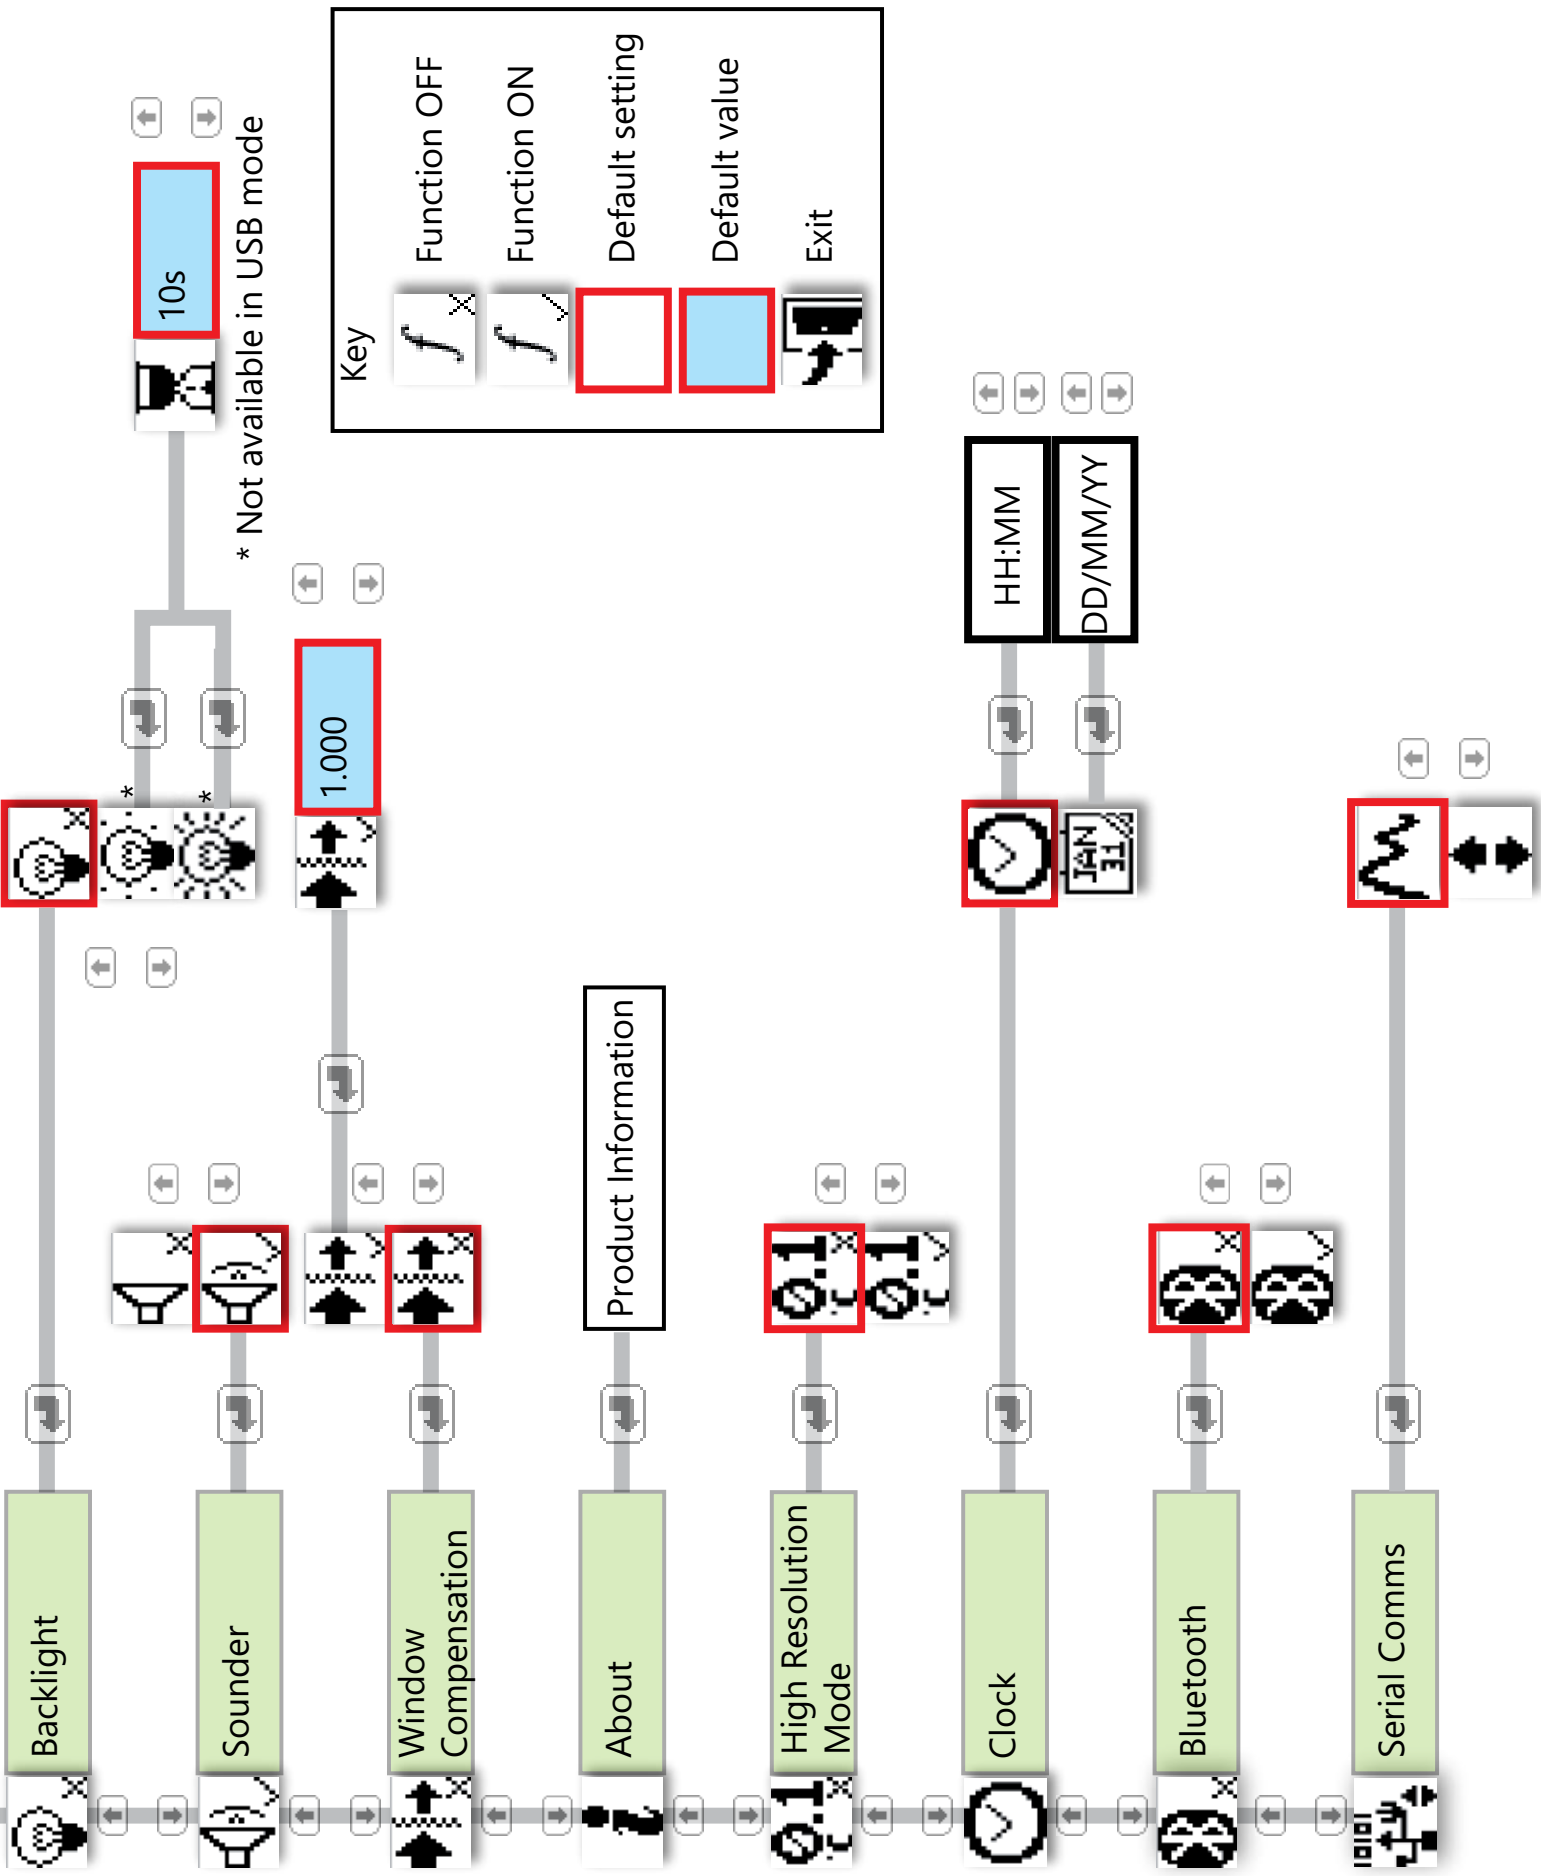

User Documentation

User Guides are available for each model in the Cyclops L Range. See the **Documentation** tab on the web page for your model.

Logger Software

Multiple Languages

User Documentation

Model	Default Hi/Low alarm value
C055L	1500°C
C100L	1800°C
C160L	800°C
C390L	900°C

Key

	Function OFF
	Function ON
	Default setting
	Default value
	Exit

CYCLOPS

A FAMILY OF HIGH PRECISION PORTABLE
NON-CONTACT THERMOMETERS

OneTemp[®] pty ltd
measure | control | record
1300 768 887
www.onetemp.com.au