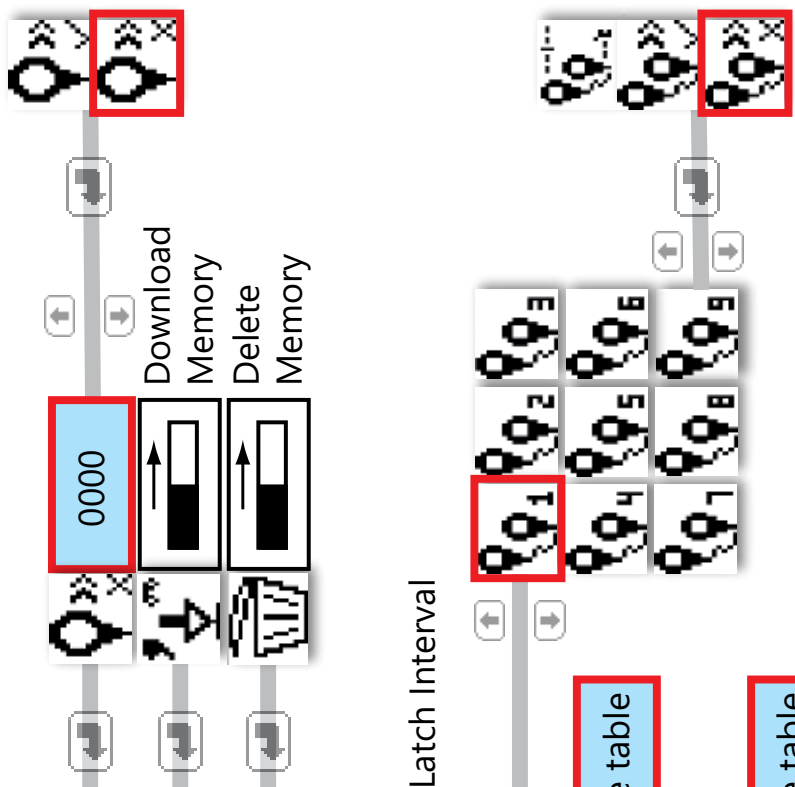

User Documentation

User Guides are available for each model in the Cyclops L Range. See the **Documentation** tab on the web page for your model.

Logger Software

Multiple Languages

User Documentation

Model	Default Hi/Low alarm value
C055L	1500°C
C100L	1800°C
C160L	800°C
C390L	900°C

Key

	Function OFF
	Function ON
	Default setting
	Default value
	Exit

CYCLOPS

A FAMILY OF HIGH PRECISION PORTABLE
NON-CONTACT THERMOMETERS

OneTemp[®] pty ltd
measure | control | record
1300 768 887
www.onetemp.com.au