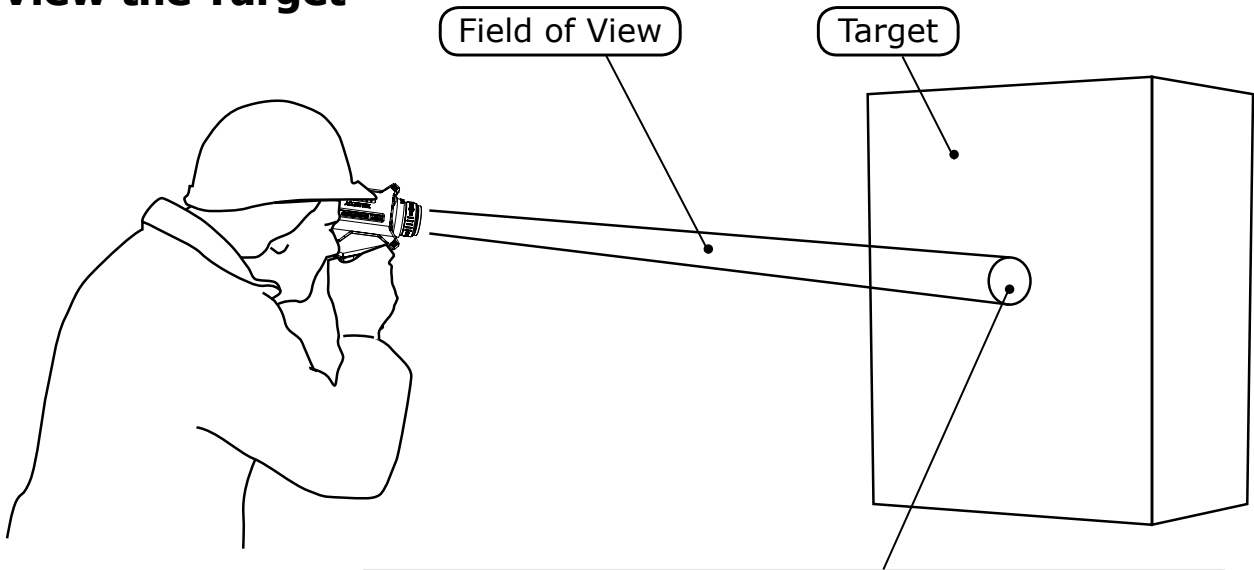

* Optical Focus Ring is not fitted to Cyclops 055L Thermometers

Heat Protection Jacket (Part N° 811279) not illustrated

2 Insert the Battery

3 Remove the Lens Cap

4 Switch ON

5 View the Target

Target being measured is defined by the circle in the viewfinder.
Use the focus ring* to bring the target into focus.